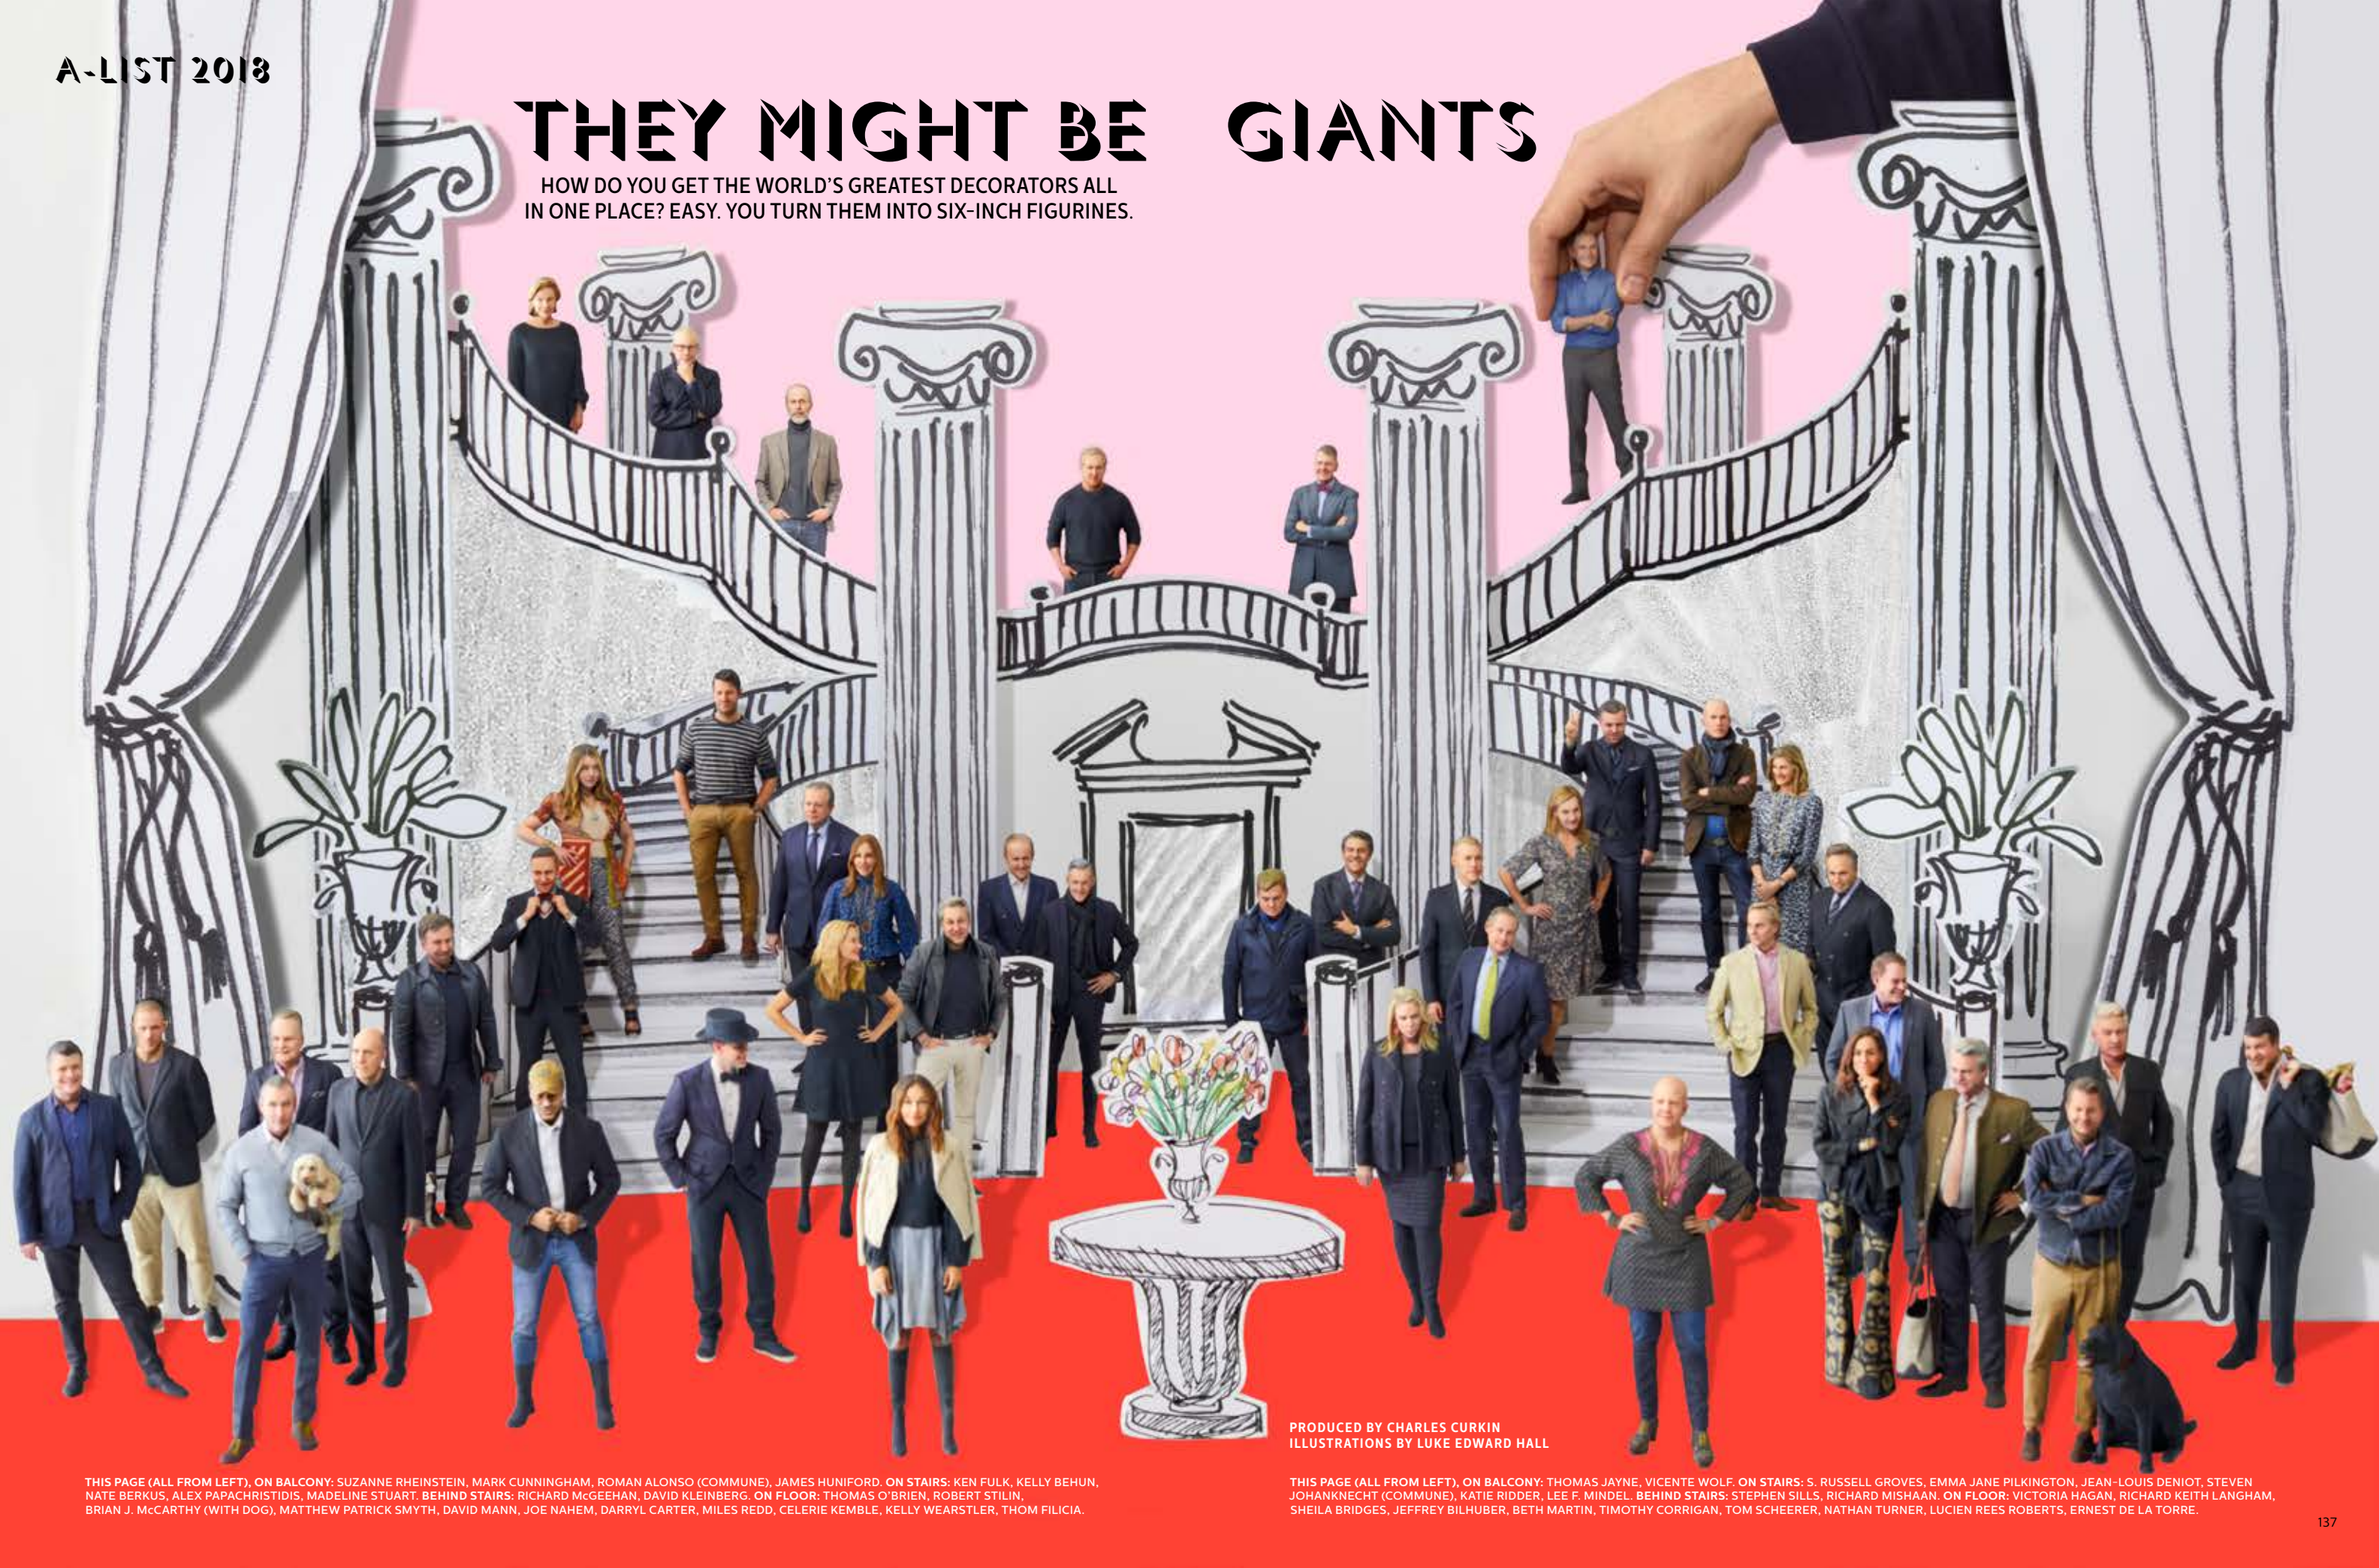

THEY MIGHT BE GIANTS

HOW DO YOU GET THE WORLD'S GREATEST DECORATORS ALL IN ONE PLACE? EASY. YOU TURN THEM INTO SIX-INCH FIGURINES.

PRODUCED BY CHARLES CURKIN
ILLUSTRATIONS BY LUKE EDWARD HALL

THIS PAGE (ALL FROM LEFT), ON BALCONY: SUZANNE RHEINSTEIN, MARK CUNNINGHAM, ROMAN ALONSO (COMMUNE), JAMES HUNIFORD. ON STAIRS: KEN FULK, KELLY BEHUN, NATE BERKUS, ALEX PAPACHRISTIDIS, MADELINE STUART. BEHIND STAIRS: RICHARD MCGEEHAN, DAVID KLEINBERG. ON FLOOR: THOMAS O'BRIEN, ROBERT STILLIN, BRIAN J. MCCARTHY (WITH DOG), MATTHEW PATRICK SMYTH, DAVID MANN, JOE NAHEM, DARRYL CARTER, MILES REDD, CELERIE KEMBLE, KELLY WEARSTLER, THOM FILICIA.

THIS PAGE (ALL FROM LEFT), ON BALCONY: THOMAS JAYNE, VICENTE WOLF. ON STAIRS: S. RUSSELL GROVES, EMMA JANE PILKINGTON, JEAN-LOUIS DENIOT, STEVEN JOHANKNECHT (COMMUNE), KATIE RIDDER, LEE F. MINDEL. BEHIND STAIRS: STEPHEN SILLS, RICHARD MISHAAN. ON FLOOR: VICTORIA HAGAN, RICHARD KEITH LANGHAM, SHEILA BRIDGES, JEFFREY BILHUBER, BETH MARTIN, TIMOTHY CORRIGAN, TOM SCHEERER, NATHAN TURNER, LUCIEN REES ROBERTS, ERNEST DE LA TORRE.

THE NOOBS

THIS YEAR, OUR LIST OF INCREDIBLE TALENTS GOT LONGER, WITH MORE THAN 20 NEW ADDITIONS FROM LOS ANGELES TO BURKINA FASO.

RYAN KORBAN
SARA GILBANE
ERIC HUGHES
SHAWN HENDERSON
ASHLEY WHITTAKER
ANNE MAXWELL FOSTER (TILTON FENWICK)
DAN FINK
INDIA MAHDAVI
PALOMA CONTRERAS
FRANK DE BIASI
NICK OLSEN
PETER DUNHAM